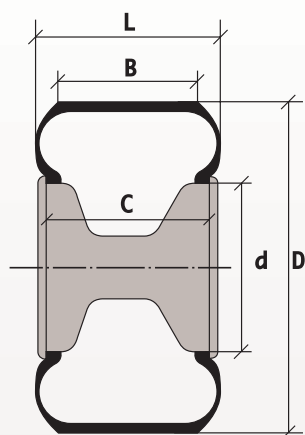

VEGA

HIGH TECHNOLOGY
IN KARTING TYRES

CODE	W2 42	W2 60
Omologazione/homologation	CIK 96-98	CIK 96-98
Misure/Size	10X4.20-5	11X6.00-5
Durezza/Hardness Shore A±6	40	40
L mm max	135	188
B mm ±5	85	135
C mm ±2	113	180
d mm $\begin{smallmatrix} +0 \\ -1 \end{smallmatrix}$	126.2	126.2
D mm ±6	258	283
Pressione suggerita/ Suggested pressure:	BAR ±0.2 PSI ±3	1.0 14.5
Pressione massima/ Max pressure:	BAR PSI	4.0 60
Velocità massima/ Max speed:	Km/h Mp/h	150 95
Peso/Weight kg	0.95	1.30