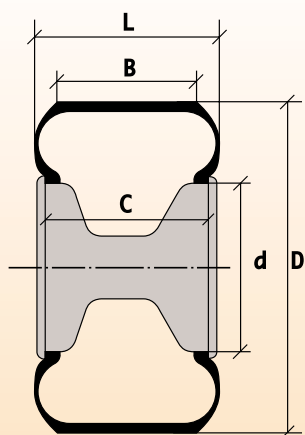

VEGA

HIGH TECHNOLOGY
IN KARTING TYRES

HS

6"

CODE	HS46	HS60	HS71	HS80
Omologazione/homologation	-	-	-	-
Misure/Size	10.5X4.6-6	10.5X6.0-6	11.5X7.1-6	11.5X8.0-6
Durezza/Hardness Shore A±6	46	46	46	46
L mm ±5	145	170	205	215
B mm ±5	110	125	155	175
C mm ±2	130	160	195	205
d mm ±0.3	151.5	151.5	151.5	151.5
D mm ±6	270	275	285	288
Pressione suggerita/ Suggested pressure: BAR ±0.2 PSI ±3	0.6 9	0.6 9	0.6 9	0.6 9
Pressione massima/ Max pressure: BAR PSI	4.0 60	4.0 60	4.0 60	4.0 60
Velocità massima/ Max speed: Km/h Mp/h	200 125	200 125	200 125	200 125
Peso/Weight kg	1.30	1.50	1.65	1.80