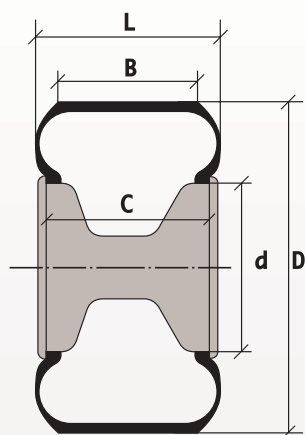

VEGA

HIGH TECHNOLOGY
IN KARTING TYRES

CODE	DK 42	DK 60	
Misure/Size	10X4.20-5	11X6.00-5	
Durezza/Hardness Shore A±6	65	65	
L mm max	135	188	
B mm ±5	85	135	
C mm ±2	113	180	
d mm $\begin{matrix} +0 \\ -1 \end{matrix}$	126.2	126.2	
D mm ±6	258	283	
Pressione suggerita/ Suggested pressure:	BAR ±0.2 PSI ±3	1.0 14.5	1.0 14.5
Pressione massima/ Max pressure:	BAR PSI	4.0 60	4.0 60
Velocità massima/ Max speed:	Km/h Mp/h	150 95	150 95
Peso/Weight kg	0.95	1.30	